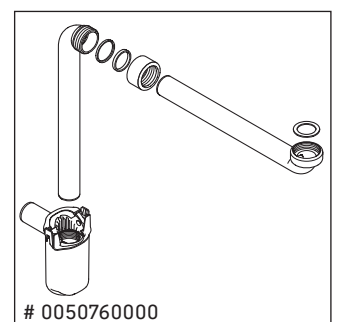

## Monteringsanvisning

ME by Starck # 233653