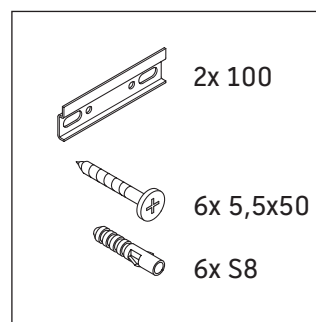

## Monteringsanvisning

ME by Starck # 233653