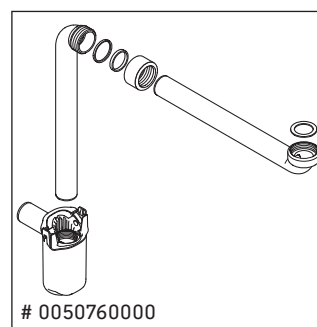

# # KT 6428

## Monteringsanvisning

W mm	X mm
16	834

ME by Starck # 233663