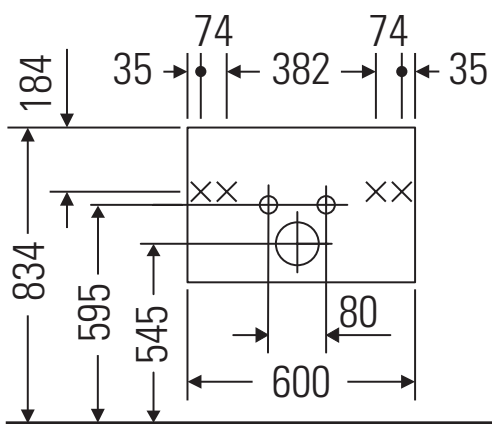

## Monteringsanvisning

W mm	X mm
16	834

ME by Starck # 233663